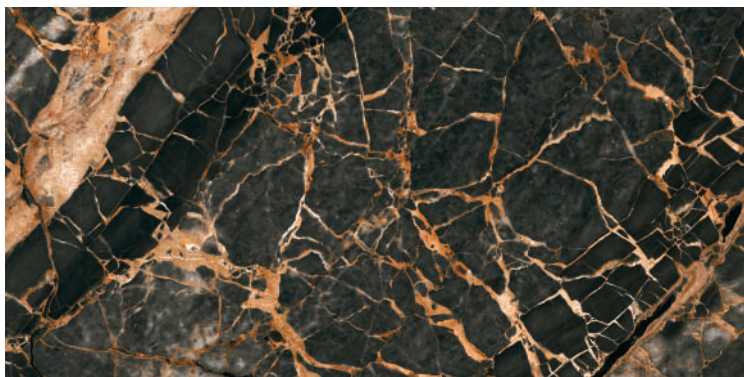

LUXOR GLOSS

POLISHED 

Porcelánico / Porcelain tile

49.1 x 98.2 cm Rect.

LUXOR GLOSS
49.1x98.2 cm. Rect.

P070 m²

DECO LUXOR GLOSS
49.1x98.2 cm. Rect.

P074 m²

Luxor Gloss / Deco Luxor Gloss / Vita Gloss 49.1x98.2 cm. Rect.