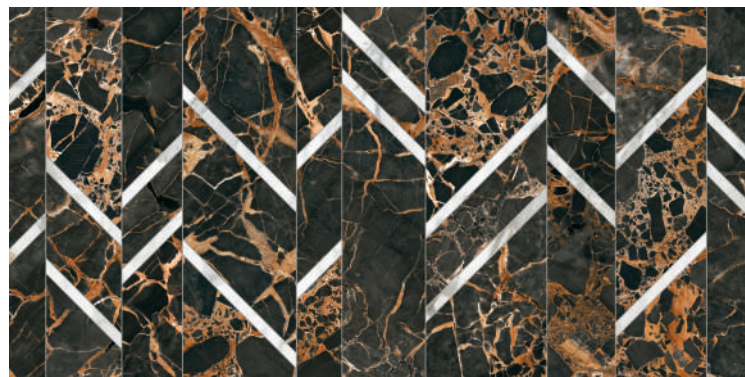

LUXOR GLOSS

POLISHED 

Porcelánico / Porcelain tile

49.1 x 98.2 cm Rect.

LUXOR GLOSS
49.1x98.2 cm. Rect.

P070 m²

DECO LUXOR GLOSS
49.1x98.2 cm. Rect.

P074 m²

Luxor Gloss / Deco Luxor Gloss / Vita Gloss 49.1x98.2 cm. Rect.