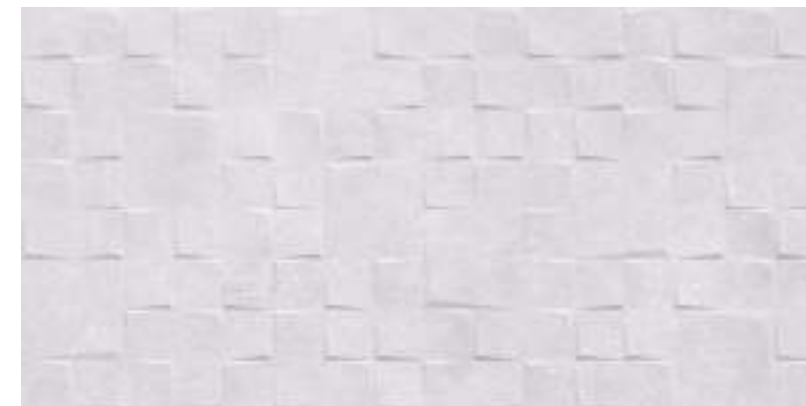

ASTON Prisma Perla
53 x 106 cm Rect.

P047 m²

P035 m²

P025 pz

PAVIMENTOS COORDINADOS:

PAVIMENTOS SUGERIDOS: PAG. 62 - 65