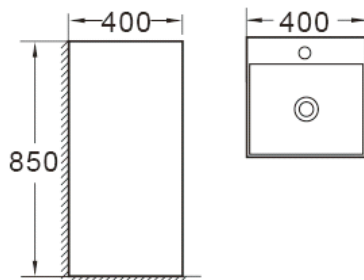

MODELS

- 2001
- Standing Basin

Standing Basin

COLORS/FINISHES

- White

PRODUCT SPECIFICATION

- Material Vitreous China
- Product Size 400 x 400 x 850 mm

MODELS

- 2008
- Standing Basin

Standing Basin

COLORS/FINISHES

- White

PRODUCT SPECIFICATION

- Material Vitreous China
- Product Size 490 x 500 x 820 mm

MODELS

- 2078
- Standing Basin

Standing Basin

COLORS/FINISHES

- White

PRODUCT SPECIFICATION

- Material Vitreous China
- Product Size 465 x 470 x 830 mm