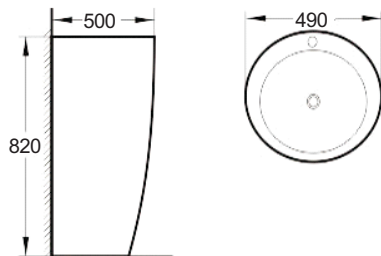

MODELS

- 2001
- Standing Basin

Standing Basin

COLORS/FINISHES

- White

PRODUCT SPECIFICATION

- Material Vitreous China
- Product Size 400 x 400 x 850 mm

MODELS

- 2008
- Standing Basin

Standing Basin

COLORS/FINISHES

- White

PRODUCT SPECIFICATION

- Material Vitreous China
- Product Size 490 x 500 x 820 mm

MODELS

- 2078
- Standing Basin

Standing Basin

COLORS/FINISHES

- White

PRODUCT SPECIFICATION

- Material Vitreous China
- Product Size 465 x 470 x 830 mm