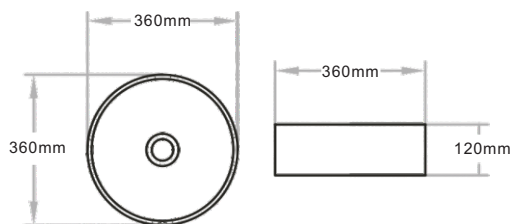

- 8001A
- Art Basin

Art Basin

COLORS/FINISHES

- Black

PRODUCT SPECIFICATION

- Material Vitreous China
- Product Size 520 x 360 x 365 mm

MODELS

- 8001F
- Art Basin

Art Basin

COLORS/FINISHES

- Grey

PRODUCT SPECIFICATION

- Material Vitreous China
- Product Size 520 x 360 x 365 mm

MODELS

- 8001P
- Art Basin

Art Basin

COLORS/FINISHES

- Coffee

PRODUCT SPECIFICATION

- Material Vitreous China
- Product Size 520 x 360 x 365 mm

MODELS

- 8001L
- Art Basin

Art Basin

COLORS/FINISHES

PRODUCT SPECIFICATION

- Material Vitreous China
- Product Size 520 x 360 x 365 mm

MODELS

- 8001B
- Art Basin

Art Basin

COLORS/FINISHES

- Green

PRODUCT SPECIFICATION