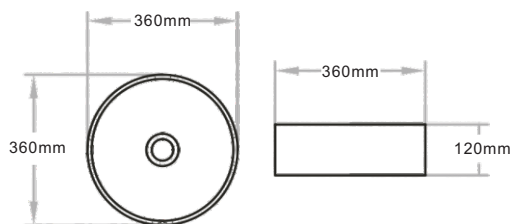

MODELS

- 8001
- Art Basin

Art Basin

COLORS/FINISHES

- White

PRODUCT SPECIFICATION

- Material Vitreous China
- Product Size 520 x 360 x 365 mm

MODELS

- 8001A
- Art Basin

Art Basin

COLORS/FINISHES

- Black

PRODUCT SPECIFICATION

- Material Vitreous China
- Product Size 520 x 360 x 365 mm

MODELS

- 8001F
- Art Basin

Art Basin

COLORS/FINISHES

- Grey

PRODUCT SPECIFICATION

- Material Vitreous China
- Product Size 520 x 360 x 365 mm

MODELS

- 8001P
- Art Basin

Art Basin

PRODUCT SPECIFICATION

- Material Vitreous China
- Product Size 520 x 360 x 365 mm

MODELS

- 8001B
- Art Basin

Art Basin

COLORS/FINISHES

- Green

PRODUCT SPECIFICATION