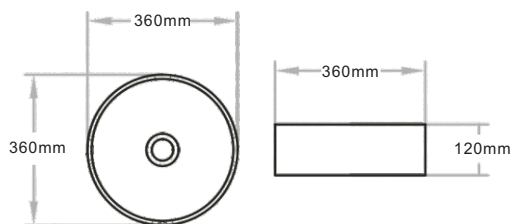

Art Basin

COLORS/FINISHES

- Grey

PRODUCT SPECIFICATION

- Material Vitreous China
- Product Size 520 x 360 x 365 mm

MODELS

- 8001P
- Art Basin

Art Basin

COLORS/FINISHES

- Coffee

PRODUCT SPECIFICATION

- Material Vitreous China
- Product Size 520 x 360 x 365 mm

MODELS

- 8001L
- Art Basin

Art Basin

COLORS/FINISHES

- Blue

PRODUCT SPECIFICATION

- Material Vitreous China
- Product Size 520 x 360 x 365 mm

MODELS

- 8001X
- Art Basin

Art Basin

COLORS/FINISHES

- Light Green

PRODUCT SPECIFICATION

- Material Vitreous China
- Product Size 520 x 360 x 365 mm

MODELS

- 8001B
- Art Basin

Art Basin

COLORS/FINISHES

- Green

PRODUCT SPECIFICATION