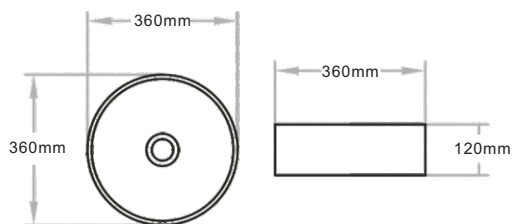

COLORS/FINISHES

- Coffee

PRODUCT SPECIFICATION

- Material Vitreous China
- Product Size 520 x 360 x 365 mm

MODELS

- 8001L
- Art Basin

Art Basin

COLORS/FINISHES

- Blue

PRODUCT SPECIFICATION

- Material Vitreous China
- Product Size 520 x 360 x 365 mm

MODELS

- 8001X
- Art Basin

Art Basin

COLORS/FINISHES

- Light Green

PRODUCT SPECIFICATION

- Material Vitreous China
- Product Size 520 x 360 x 365 mm

MODELS

- 8001B
- Art Basin

Art Basin

COLORS/FINISHES

- Green

PRODUCT SPECIFICATION

- Material Vitreous China
- Product Size 520 x 360 x 365 mm

MODELS

- 8001U
- Art Basin

Art Basin

COLORS/FINISHES

- Red

PRODUCT SPECIFICATION

- Material Vitreous China
- Product Size 520 x 360 x 365 mm