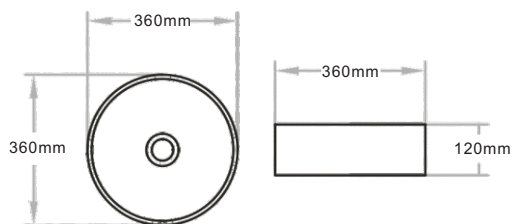

COLORS/FINISHES

- Coffee

PRODUCT SPECIFICATION

- Material Vitreous China
- Product Size 520 x 360 x 365 mm

MODELS

- 8001L
- Art Basin

Art Basin

COLORS/FINISHES

- Blue

PRODUCT SPECIFICATION

- Material Vitreous China
- Product Size 520 x 360 x 365 mm

MODELS

- 8001X
- Art Basin

Art Basin

COLORS/FINISHES

- Light Green

PRODUCT SPECIFICATION

- Material Vitreous China
- Product Size 520 x 360 x 365 mm

MODELS

- 8001B
- Art Basin

Art Basin

COLORS/FINISHES

- Green

PRODUCT SPECIFICATION

- Material Vitreous China
- Product Size 520 x 360 x 365 mm

MODELS

- 8001U
- Art Basin

Art Basin

COLORS/FINISHES

- Red

PRODUCT SPECIFICATION

- Material Vitreous China
- Product Size 520 x 360 x 365 mm