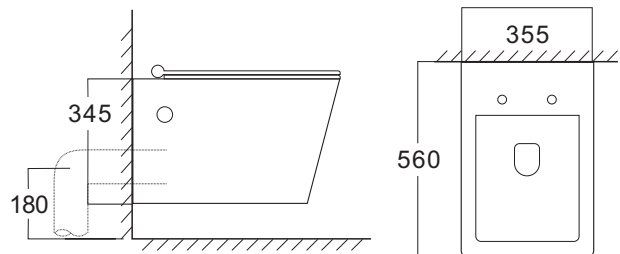

## PRODUCT SPECIFICATION

- Water use 4.0/6.0 L
- Flush system Washdown flushing system
- Material Vitreous China
- Product Size 560 x 355 x 345 mm

## PRODUCT SPECIFICATION

- Material Vitreous China
- Product Size 510 x 360 x 300 mm