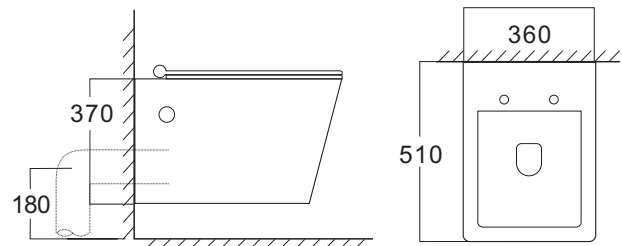

### PRODUCT SPECIFICATION

- Water use 4.0/6.0 L
- Flush system Washdown flushing system
- Material Vitreous China
- Product Size 510 x 360 x 370 mm

## PRODUCT SPECIFICATION

- Water use 4.0/6.0 L
- Flush system Washdown flushing system
- Material Vitreous China
- Product Size 510 x 360 x 370 mm