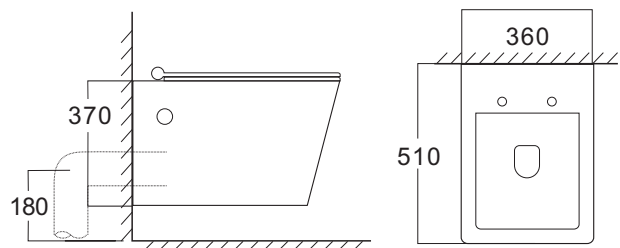

### PRODUCT SPECIFICATION

- Water use 4.0/6.0 L
- Flush system Washdown flushing system
- Material Vitreous China
- Product Size 510 x 360 x 370 mm

## PRODUCT SPECIFICATION

- Water use 4.0/6.0 L
- Flush system Washdown flushing system
- Material Vitreous China
- Product Size 510 x 360 x 370 mm