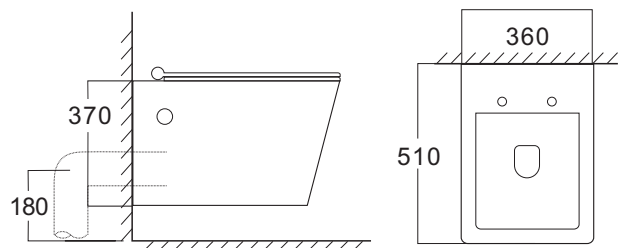

## PRODUCT SPECIFICATION

- Water use 4.0/6.0 L
- Flush system Washdown flushing system
- Material Vitreous China
- Product Size 510 x 360 x 370 mm