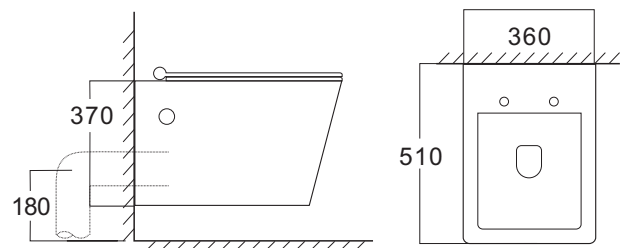

## PRODUCT SPECIFICATION

- Water use 4.0/6.0 L
- Flush system Washdown flushing system
- Material Vitreous China
- Product Size 560 x 355 x 345 mm

## PRODUCT SPECIFICATION

- Material Vitreous China
- Product Size 510 x 360 x 300 mm

## PRODUCT SPECIFICATION

- Water use 4.0/6.0 L
- Flush system Washdown flushing system
- Material Vitreous China
- Product Size 510 x 330 x 370 mm