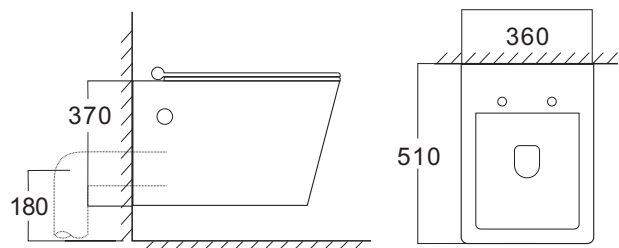

### PRODUCT SPECIFICATION

- Water use 4.0/6.0 L
- Flush system Washdown flushing system
- Material Vitreous China
- Product Size 510 x 360 x 370 mm