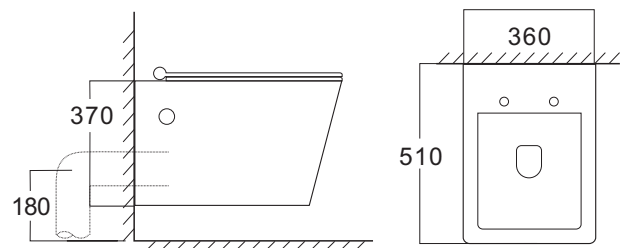

## PRODUCT SPECIFICATION

- Water use 4.0/6.0 L
- Flush system Washdown flushing system
- Material Vitreous China
- Product Size 510 x 360 x 370 mm

### PRODUCT SPECIFICATION

- Water use 4.0/6.0 L
- Flush system Washdown flushing system
- Material Vitreous China
- Product Size 510 x 360 x 370 mm