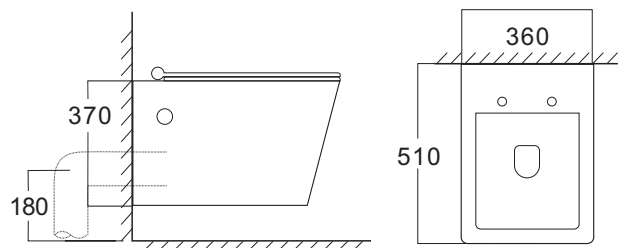

## PRODUCT SPECIFICATION

- Water use 4.0/6.0 L
- Flush system Washdown flushing system
- Material Vitreous China
- Product Size 510 x 360 x 370 mm

### PRODUCT SPECIFICATION

- Water use 4.0/6.0 L
- Flush system Washdown flushing system
- Material Vitreous China
- Product Size 510 x 360 x 370 mm