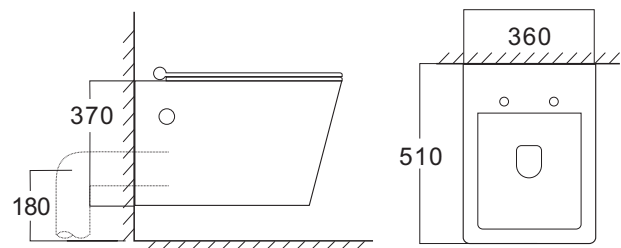

## PRODUCT SPECIFICATION

- Water use 4.0/6.0 L
- Flush system Washdown flushing system
- Material Vitreous China
- Product Size 510 x 330 x 370 mm

## PRODUCT SPECIFICATION

- Water use 4.0/6.0 L
- Flush system Washdown flushing system
- Material Vitreous China
- Product Size 510 x 360 x 370 mm

### PRODUCT SPECIFICATION

- Water use 4.0/6.0 L
- Flush system Washdown flushing system
- Material Vitreous China
- Product Size 510 x 360 x 370 mm