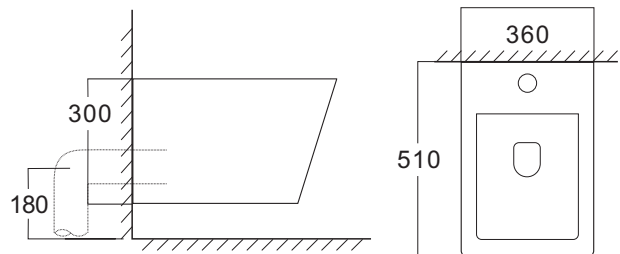

## PRODUCT SPECIFICATION

- Water use 4.0/6.0 L
- Flush system Washdown flushing system
- Material Vitreous China
- Product Size 560 x 355 x 345 mm

## PRODUCT SPECIFICATION

- Material Vitreous China
- Product Size 510 x 360 x 300 mm

## PRODUCT SPECIFICATION

- Water use 4.0/6.0 L
- Flush system Washdown flushing system
- Material Vitreous China
- Product Size 510 x 330 x 370 mm