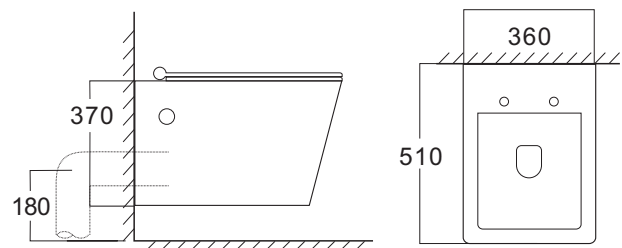

## PRODUCT SPECIFICATION

- Water use 4.0/6.0 L
- Flush system Washdown flushing system
- Material Vitreous China
- Product Size 560 x 355 x 345 mm

## PRODUCT SPECIFICATION

- Water use 4.0/6.0 L
- Flush system Washdown flushing system
- Material Vitreous China
- Product Size 510 x 330 x 370 mm

## PRODUCT SPECIFICATION

- Material Vitreous China
- Product Size 510 x 360 x 300 mm

## PRODUCT SPECIFICATION

- Water use 4.0/6.0 L
- Flush system Washdown flushing system
- Material Vitreous China
- Product Size 510 x 360 x 370 mm