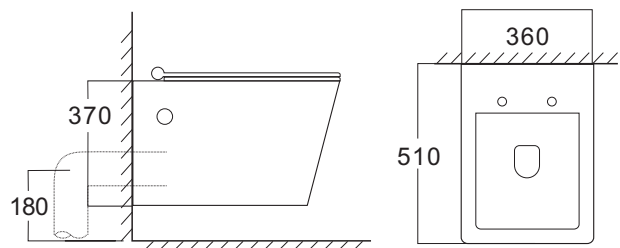

## PRODUCT SPECIFICATION

- Water use 4.0/6.0 L
- Flush system Washdown flushing system
- Material Vitreous China
- Product Size 510 x 330 x 370 mm

## PRODUCT SPECIFICATION

- Material Vitreous China
- Product Size 510 x 360 x 300 mm

## PRODUCT SPECIFICATION

- Water use 4.0/6.0 L
- Flush system Washdown flushing system
- Material Vitreous China
- Product Size 510 x 360 x 370 mm