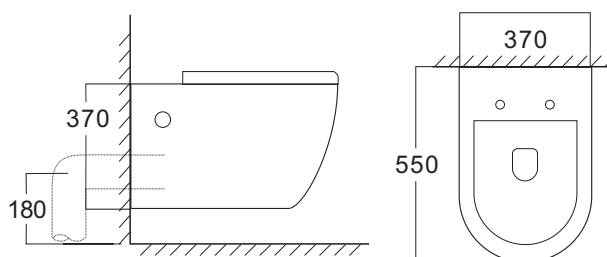

### PRODUCT SPECIFICATION

- Water use 4.0/6.0 L
- Flush system Washdown flushing system
- Material Vitreous China
- Product Size 550 x 370 x 370 mm