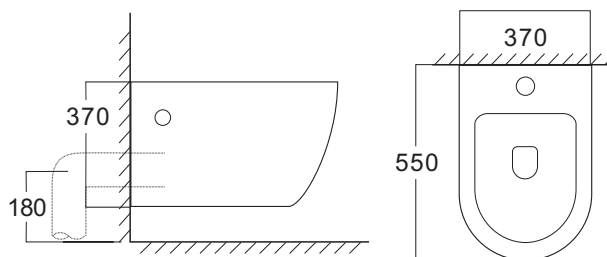

## PRODUCT SPECIFICATION

- Water use 4.0/6.0 L
- Flush system Washdown flushing system
- Material Vitreous China
- Product Size 550 x 370 x 370 mm

### PRODUCT SPECIFICATION

- Material Vitreous China
- Product Size 550 x 370 x 370 mm