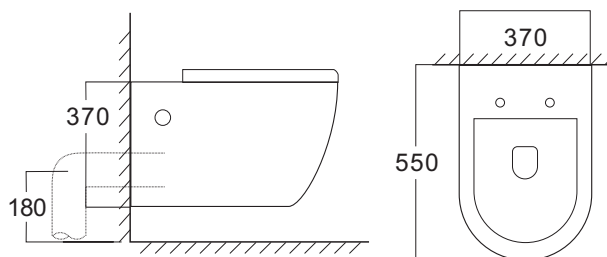

### PRODUCT SPECIFICATION

- Water use 4.0/6.0 L
- Flush system Washdown flushing system
- Material Vitreous China
- Product Size 550 x 370 x 370 mm

## PRODUCT SPECIFICATION

- Water use 4.0/6.0 L
- Flush system Washdown flushing system
- Material Vitreous China
- Product Size 550 x 370 x 370 mm