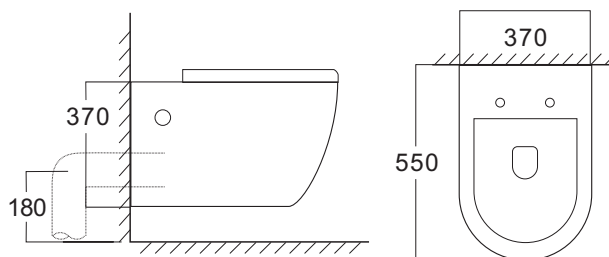

## PRODUCT SPECIFICATION

- Water use 4.0/6.0 L
- Flush system Washdown flushing system
- Material Vitreous China
- Product Size 550 x 370 x 370 mm

### PRODUCT SPECIFICATION

- Material Vitreous China
- Product Size 550 x 370 x 370 mm