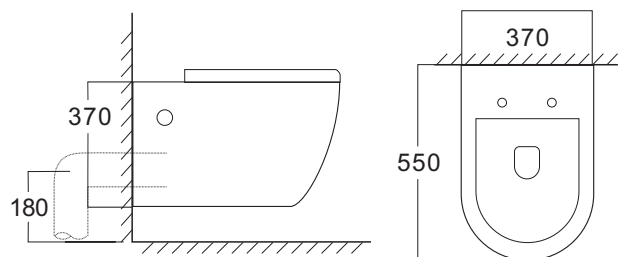

## PRODUCT SPECIFICATION

- Water use 4.0/6.0 L
- Flush system Washdown flushing system
- Material Vitreous China
- Product Size 550 x 370 x 370 mm