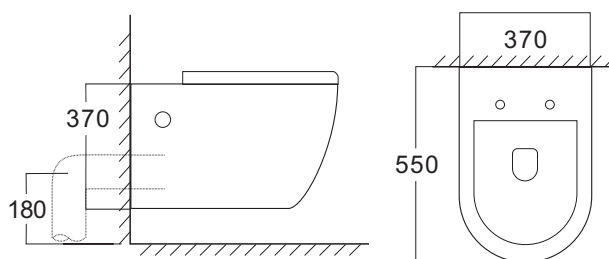

## PRODUCT SPECIFICATION

- Water use 4.0/6.0 L
- Flush system Washdown flushing system
- Material Vitreous China
- Product Size 550 x 370 x 370 mm

### PRODUCT SPECIFICATION

- Water use 4.0/6.0 L
- Flush system Washdown flushing system
- Material Vitreous China
- Product Size 550 x 370 x 370 mm