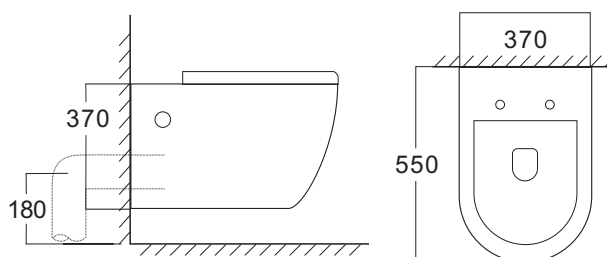

## PRODUCT SPECIFICATION

- Water use 4.0/6.0 L
- Flush system Washdown flushing system
- Material Vitreous China
- Product Size 550 x 370 x 370 mm

### PRODUCT SPECIFICATION

- Water use 4.0/6.0 L
- Flush system Washdown flushing system
- Material Vitreous China
- Product Size 550 x 370 x 370 mm