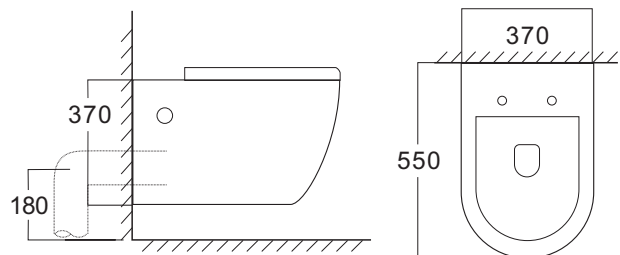

## PRODUCT SPECIFICATION

- Water use 4.0/6.0 L
- Flush system Washdown flushing system
- Material Vitreous China
- Product Size 550 x 370 x 370 mm

### PRODUCT SPECIFICATION

- Water use 4.0/6.0 L
- Flush system Washdown flushing system
- Material Vitreous China
- Product Size 550 x 370 x 370 mm

### PRODUCT SPECIFICATION

- Material Vitreous China
- Product Size 550 x 370 x 370 mm