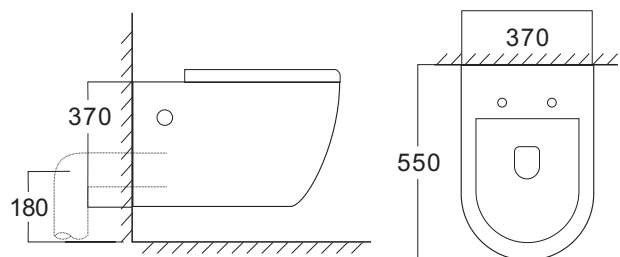

### PRODUCT SPECIFICATION

- Water use 4.0/6.0 L
- Flush system Washdown flushing system
- Material Vitreous China
- Product Size 550 x 370 x 370 mm