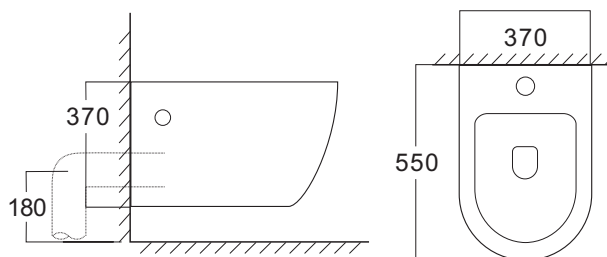

## PRODUCT SPECIFICATION

- Water use 4.0/6.0 L
- Flush system Washdown flushing system
- Material Vitreous China
- Product Size 550 x 370 x 370 mm

### PRODUCT SPECIFICATION

- Water use 4.0/6.0 L
- Flush system Washdown flushing system
- Material Vitreous China
- Product Size 550 x 370 x 370 mm

### PRODUCT SPECIFICATION

- Material Vitreous China
- Product Size 550 x 370 x 370 mm