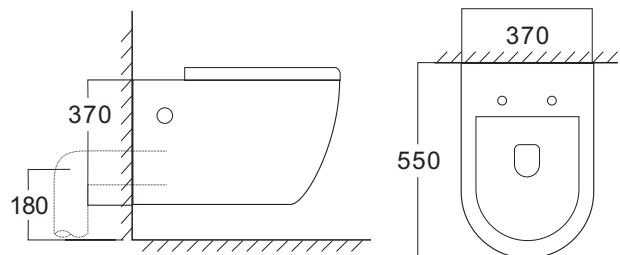

## PRODUCT SPECIFICATION

- Water use 4.0/6.0 L
- Flush system Washdown flushing system
- Material Vitreous China
- Product Size 550 x 370 x 370 mm

### PRODUCT SPECIFICATION

- Material Vitreous China
- Product Size 550 x 370 x 370 mm