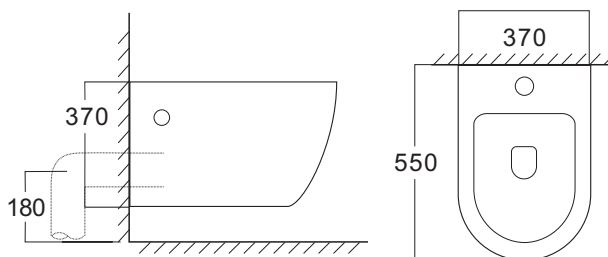

## PRODUCT SPECIFICATION

- Water use 4.0/6.0 L
- Flush system Washdown flushing system
- Material Vitreous China
- Product Size 550 x 370 x 370 mm

### PRODUCT SPECIFICATION

- Material Vitreous China
- Product Size 550 x 370 x 370 mm