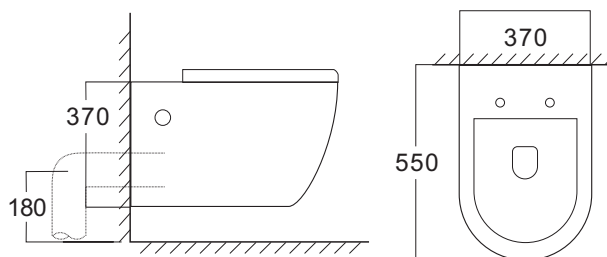

## PRODUCT SPECIFICATION

- Water use 4.0/6.0 L
- Flush system Washdown flushing system
- Material Vitreous China
- Product Size 550 x 370 x 370 mm

### PRODUCT SPECIFICATION

- Material Vitreous China
- Product Size 550 x 370 x 370 mm

### PRODUCT SPECIFICATION

- Water use 4.0/6.0 L
- Flush system Washdown flushing system
- Material Vitreous China
- Product Size 550 x 370 x 370 mm