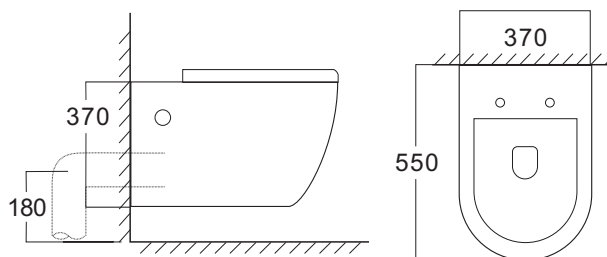

### PRODUCT SPECIFICATION

- Water use 4.0/6.0 L
- Flush system Washdown flushing system
- Material Vitreous China
- Product Size 550 x 370 x 370 mm