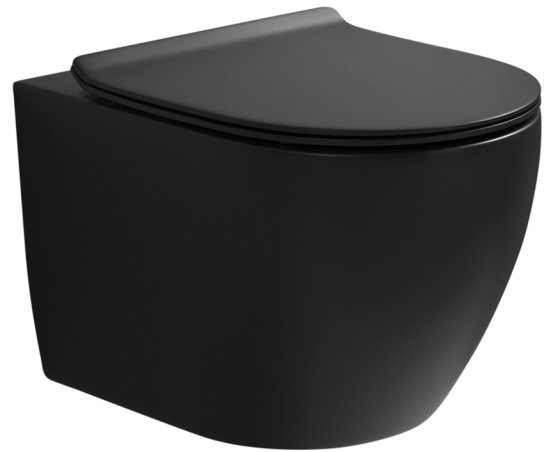

Wall hung toilet

FEATURES

- Size:490*360*355mm
- P-trap:180mm Roughing-in
- With double piece seat cover in slowdown (S)
- With Fixing Screw Set
- Rimless Flush

MODELS

- WH-003-B
Wall hung toilet

COMPONENTS

- WH-003-B
Wall hung toilet

COLORS/FINISHES

Matte Black

PRODUCT SPECIFICATION

- Material Ceramic
- Product Size 490*360*355mm